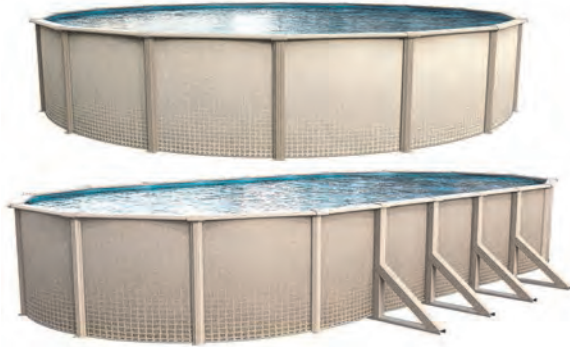

Sharkline Captiva Round 48" Pools

Wall Color: Impressions.

Frame Color: Pearl with Krystal Kote.

Description: 6" Steel Top Rail, 4 ½" Steel Verticals, Easy Fit 1 pc Resin Cap, 1" Heavy Steel Bottom Rail System, Full-Lock Top Inner Stabilizer.

Sharkline Captiva Standard Buttress Oval 48" Pools

Reference	Item Number	Product Description	Sugg. List
W001247.000	PREPBT121748SSPSSN	12' x 17' x 48" Oval Sharkline Captiva Standard Buttress Pool w/o Liner	\$2,494.00
W001565.000	PREPBT122448SSPSSN	12' x 24' x 48" Oval Sharkline Captiva Standard Buttress Pool w/o Liner	\$3,130.00
W001894.000	PREPBT153048SSPSSN	15' x 30' x 48" Oval Sharkline Captiva Standard Buttress Pool w/o Liner	\$3,788.00
W002144.000	PREPBT183348SSPSSN	18' x 33' x 48" Oval Sharkline Captiva Standard Buttress Pool w/o Liner	\$4,288.00