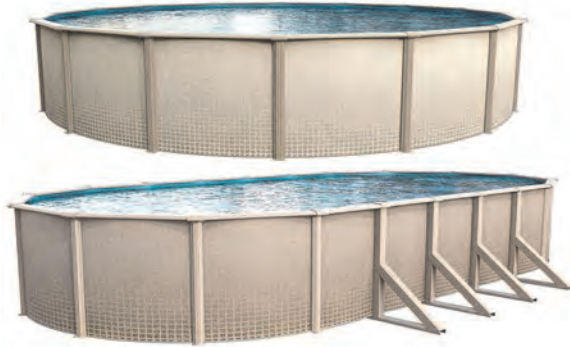

Sharkline Reprieve Round 52" Pools

Wall Color: Impressions.

Frame Color: Pearl with Krystal Kote.

Description: 6" Steel Top Rail, 4 ½" Steel Verticals, Easy Fit
1 pc Resin Cap, 1" Heavy Steel Bottom Rail
System, Full-Lock Top Inner Stabilizer.

Frame Warranty: 30 Year Limited Warranty
(1 year 100% warranty).

Liner: Add liner options to complete pool kit.

Skimmer: Use 560C3C60L widemouth skimmer.

WARNING: Above ground pools are designed for wading and swimming. Do NOT jump or dive.

Reference	Item Number	Product Description	Sugg. List
W000832.000	PREP1552SSPSSN1	15' x 52" Round Sharkline Reprieve Pool w/o Liner	$1,664.00
W000957.000	PREP1852SSPSSN1	18' x 52" Round Sharkline Reprieve Pool w/o Liner	$1,914.00
W001074.000	PREP2152SSPSSN1	21' x 52" Round Sharkline Reprieve Pool w/o Liner	$2,148.00
W001180.000	PREP2452SSPSSN1	24' x 52" Round Sharkline Reprieve Pool w/o Liner	$2,360.00
W001404.000	PREP2752SSPSSN1	27' x 52" Round Sharkline Reprieve Pool w/o Liner	$2,808.00

Sharkline Reprieve Standard Buttress Oval 52" Pools

Reference	Item Number	Product Description	Sugg. List
W001312.000	PREPBT121752SSPSSN	12' x 17' x 52" Oval Sharkline Reprieve Standard Buttress Pool w/o Liner	$2,624.00
W001647.000	PREPBT122452SSPSSN	12' x 24' x 52" Oval Sharkline Reprieve Standard Buttress Pool w/o Liner	$3,294.00
W001872.000	PREPBT152652SSPSSN	15' x 26' x 52" Oval Sharkline Reprieve Standard Buttress Pool w/o Liner	$3,744.00
W002124.000	PREPBT153052SSPSSN	15' x 30' x 52" Oval Sharkline Reprieve Standard Buttress Pool w/o Liner	$4,248.00
W002394.000	PREPBT183352SSPSSN	18' x 33' x 52" Oval Sharkline Reprieve Standard Buttress Pool w/o Liner	$4,788.00

3 Convenient Locations

Main Office Ph. 800-772-7665 / Fax 800-772-3291   Grand Rapids Office Ph. 877-772-7665 / Fax 616-791-0057
Indianapolis Office Ph. 855-245-8410 / Fax 317-897-8413