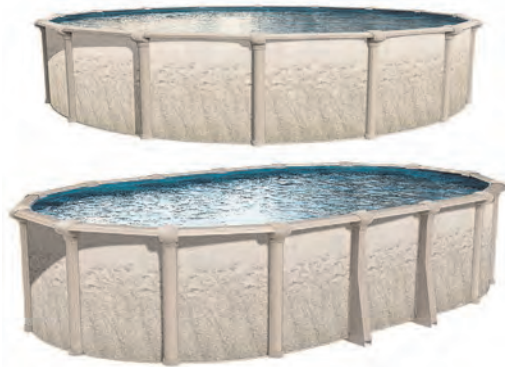

Backyard Leisure Heritage Round 54" Pools

Wall Color: Vision.

Frame Color: Designer Ivory with Krystal Kote.

Description: 7" Heavy Steel Bull Nose Top Rails, 6" Steel Column Style Verticals, High Impact Resin 2pc Cap, Easy Set, Non-corrosive Resin Base Boots, Full-Lock Top Inner Stabilizer.

Frame Warranty: 40 Year Limited Warranty (2 year 100% warranty).

Liner: Add liner options to complete pool kit.

Skimmer: Use 560C3C60L widemouth skimmer.

WARNING: Above ground pools are designed for wading and swimming. Do NOT jump or dive.

Reference	Item Number	Product Description	Sugg. List
W001135.000	PHER1854SSPSRH1	18' x 54" Round Backyard Leisure Heritage Pool w/o Liner	$2,270.00
W001259.000	PHER2154SSPSRH1	21' x 54" Round Backyard Leisure Heritage Pool w/o Liner	$2,518.00
W001380.000	PHER2454SSPSRH1	24' x 54" Round Backyard Leisure Heritage Pool w/o Liner	$2,760.00
W001641.000	PHER2754SSPSRH1	27' x 54" Round Backyard Leisure Heritage Pool w/o Liner	$3,282.00
W001997.000	PHER3354SSPSRH1	33' x 54" Round Backyard Leisure Heritage Pool w/o Liner	$3,994.00

Backyard Leisure Heritage Yardmore Oval 54" Pools

Reference	Item Number	Product Description	Sugg. List
W003219.000	PHERYM153054SSPSRH	15' x 30' x 54" Oval Backyard Leisure Heritage Yardmore Pool w/o Liner	$6,438.00
W003526.000	PHERYM183354SSPSRH	18' x 33' x 54" Oval Backyard Leisure Heritage Yardmore Pool w/o Liner	$7,052.00

3 Convenient Locations

Main Office Ph. 800-772-7665 / Fax 800-772-3291   Grand Rapids Office Ph. 877-772-7665 / Fax 616-791-0057
Indianapolis Office Ph. 855-245-8410 / Fax 317-897-8413