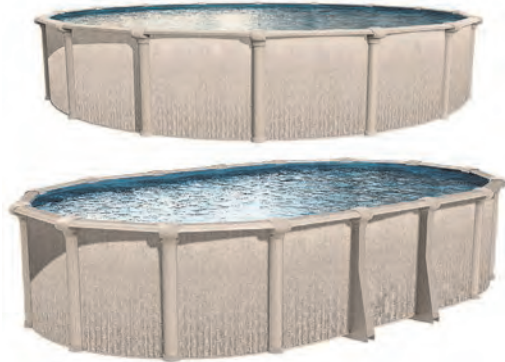

Backyard Leisure Heritage Round 52" Pools

Wall Color: Sahara.

Frame Color: Designer Ivory with Krystal Kote.

Description: 7" Heavy Steel Bull Nose Top Rails, 6" Steel Column Style Verticals, High Impact Resin 2pc Cap, Easy Set, Non-corrosive Resin Base Boots, Full-Lock Top Inner Stabilizer.

Frame Warranty: 40 Year Limited Warranty (2 year 100% warranty).

Liner: Add liner options to complete pool kit.

Skimmer: Use 560C3C60L widemouth skimmer.

WARNING: Above ground pools are designed for wading and swimming. Do NOT jump or dive.

Reference	Item Number	Product Description	Sugg. List
W000922.000	PHER1552SSPSRH1	15' x 52" Round Backyard Leisure Heritage Pool w/o Liner	$1,844.00
W001067.000	PHER1852SSPSRH1	18' x 52" Round Backyard Leisure Heritage Pool w/o Liner	$2,134.00
W001183.000	PHER2152SSPSRH1	21' x 52" Round Backyard Leisure Heritage Pool w/o Liner	$2,366.00
W001296.000	PHER2452SSPSRH1	24' x 52" Round Backyard Leisure Heritage Pool w/o Liner	$2,592.00
W001542.000	PHER2752SSPSRH1	27' x 52" Round Backyard Leisure Heritage Pool w/o Liner	$3,084.00
W001901.000	PHER3352SSPSRH1	33' x 52" Round Backyard Leisure Heritage Pool w/o Liner	$3,802.00

Backyard Leisure Heritage Yardmore Oval 52" Pools

Reference	Item Number	Product Description	Sugg. List
W001893.000	PHERYM121752SSPSRH	12' x 17' x 52" Oval Backyard Leisure Heritage Yardmore Pool w/o Liner	$3,786.00
W002484.000	PHERYM122452SSPSRH	12' x 24' x 52" Oval Backyard Leisure Heritage Yardmore Pool w/o Liner	$4,968.00
W002669.000	PHERYM152652SSPSRH	15' x 26' x 52" Oval Backyard Leisure Heritage Yardmore Pool w/o Liner	$5,338.00
W003122.000	PHERYM153052SSPSRH	15' x 30' x 52" Oval Backyard Leisure Heritage Yardmore Pool w/o Liner	$6,244.00
W003385.000	PHERYM183352SSPSRH	18' x 33' x 52" Oval Backyard Leisure Heritage Yardmore Pool w/o Liner	$6,770.00